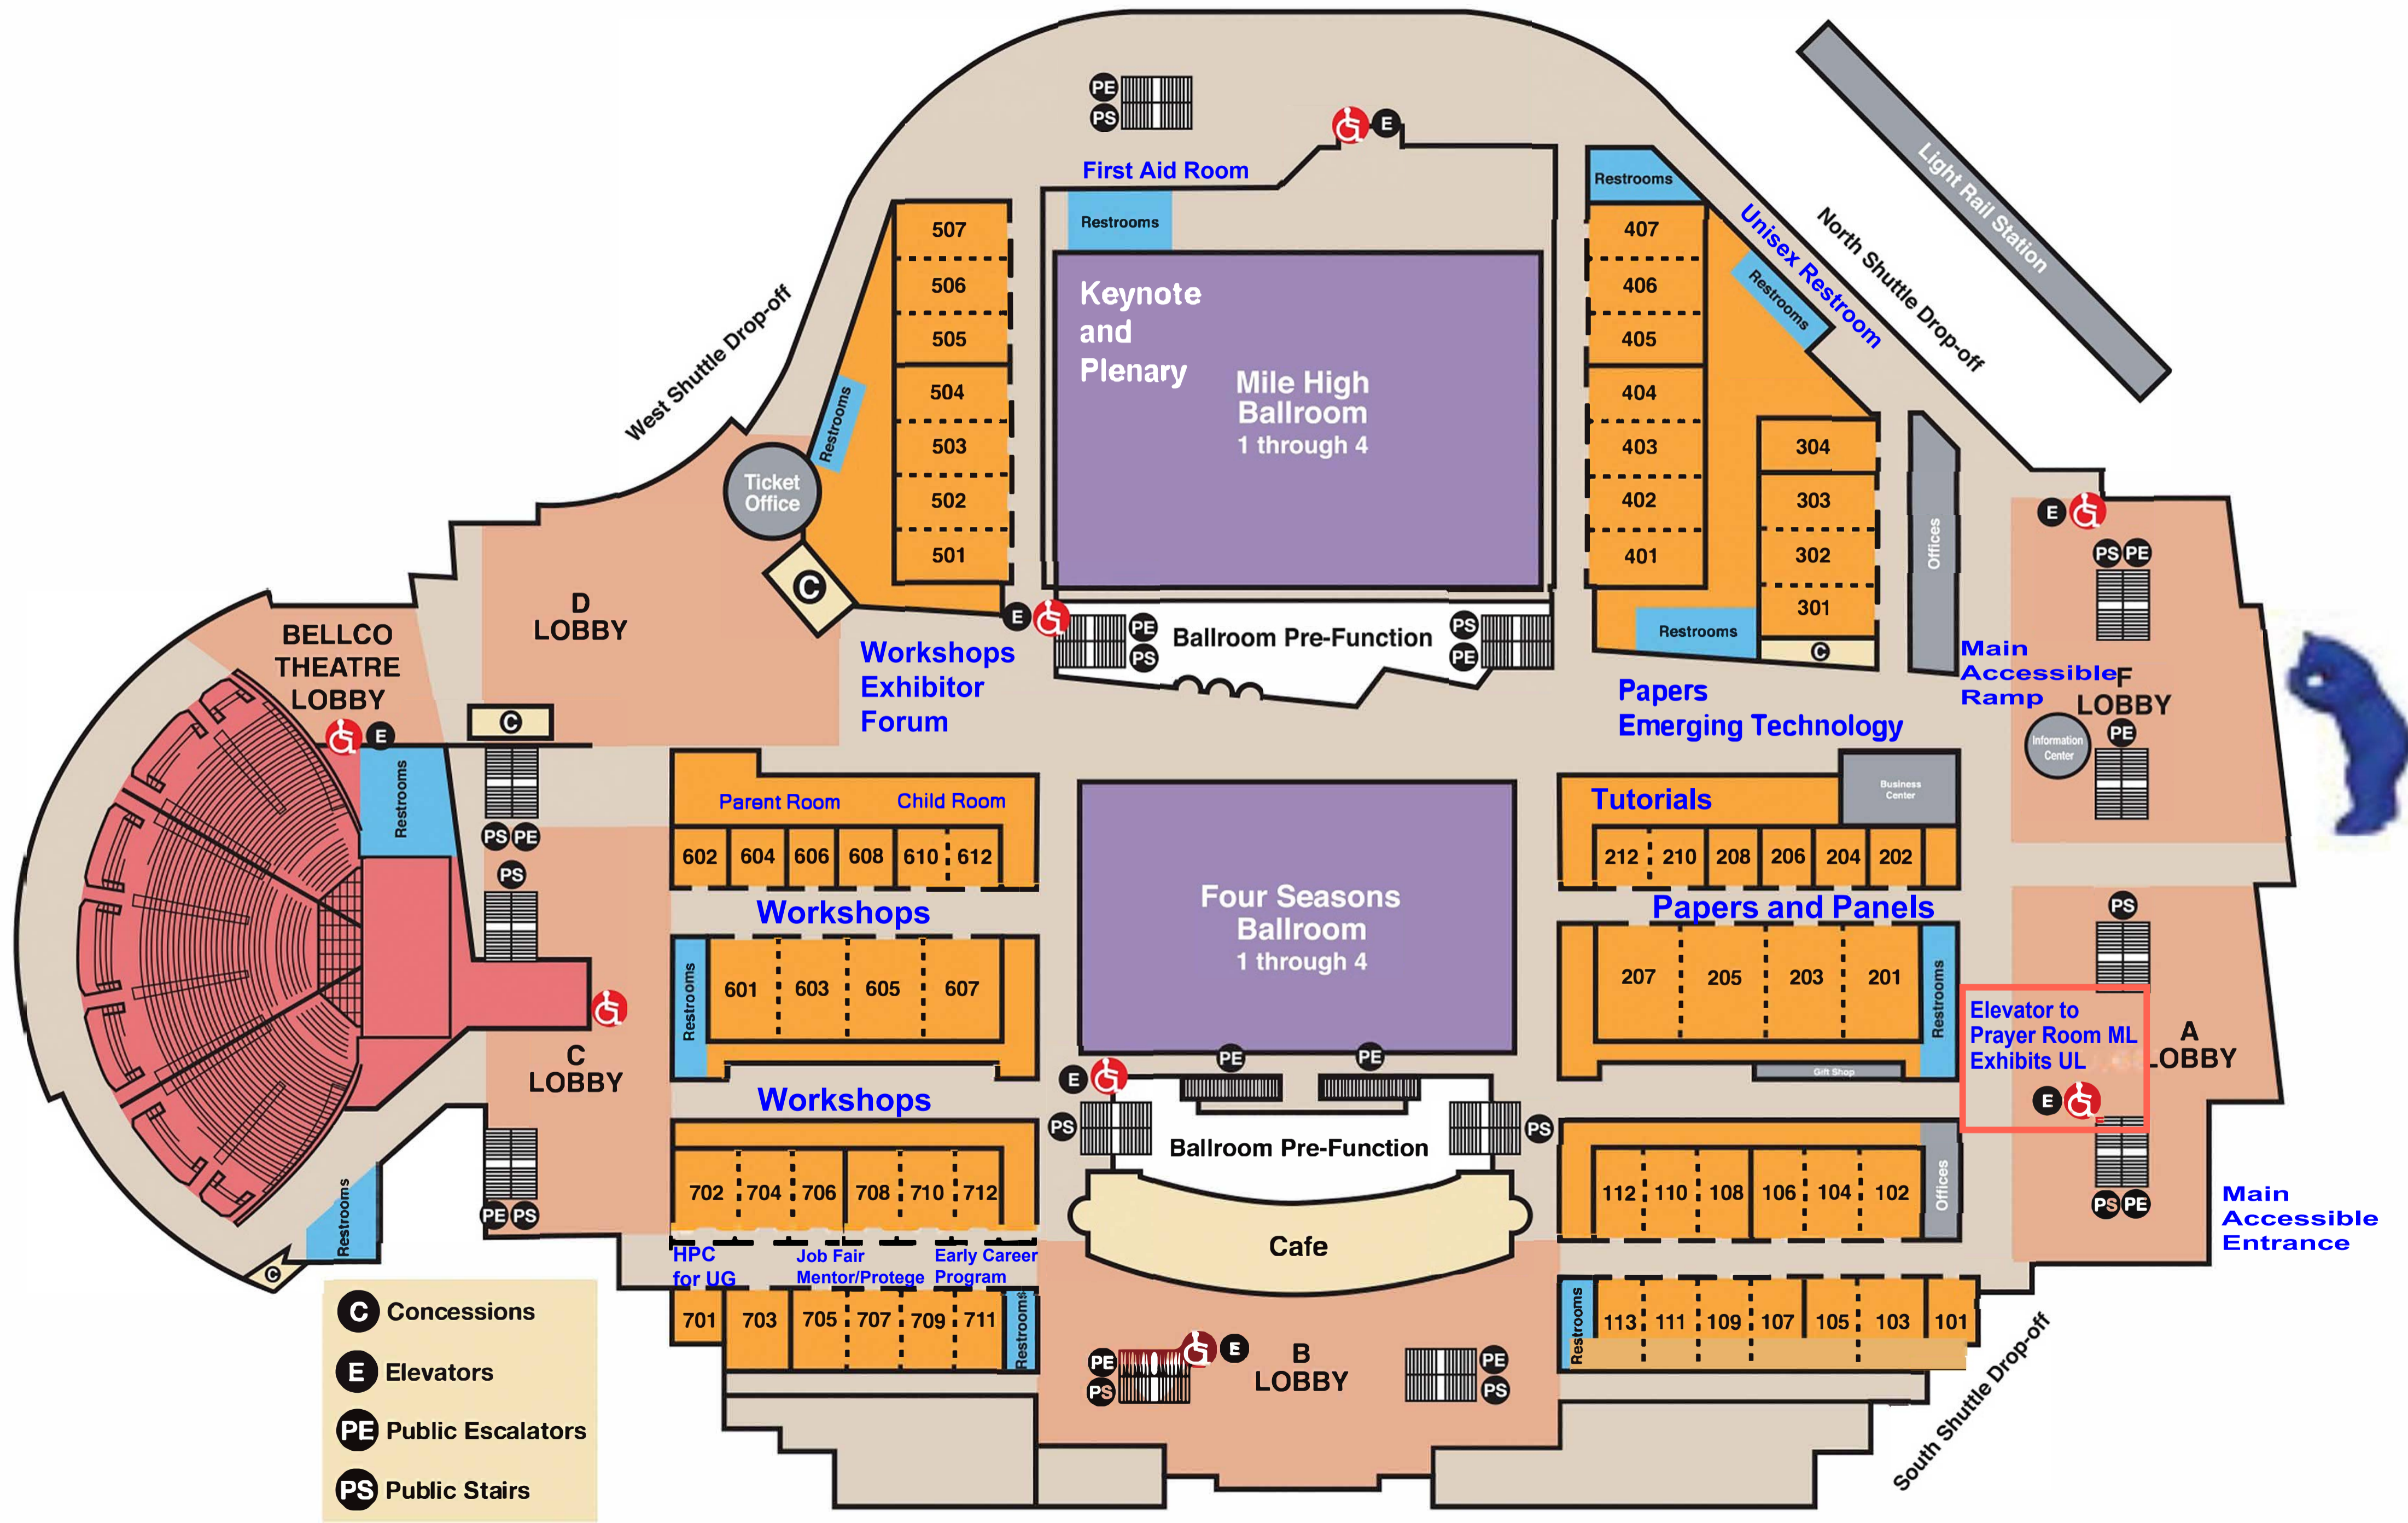

STOUT STREET

SPEER BOULEVARD (MOUNTAIN VIEW)

14TH STREET (CITY VIEW)

- C** Concessions
- E** Elevators
- PE** Public Escalators
- PS** Public Stairs

Shuttle Drop-off
WELTON STREET